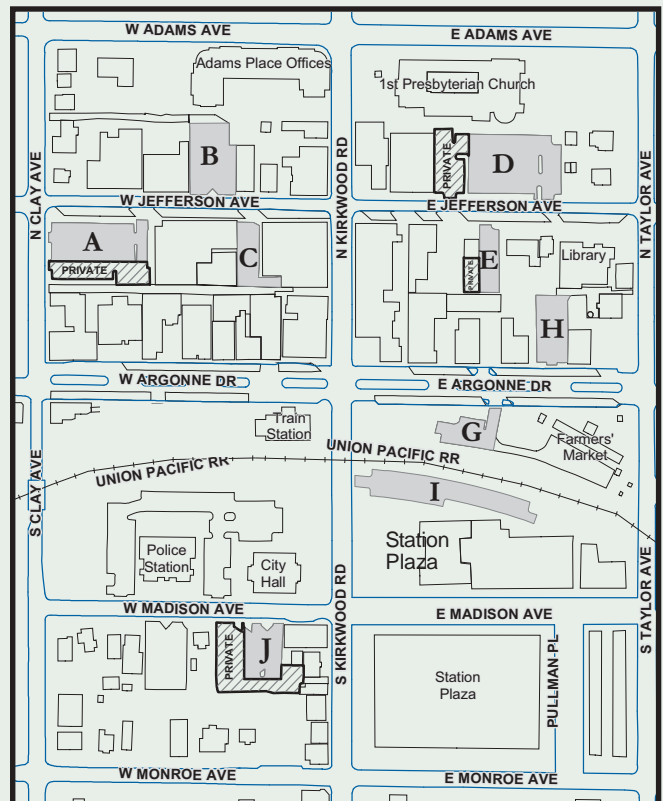

Now, there's more time to

Shop, *Dine* & *Stroll*

in unique and historic downtown Kirkwood

**FREE
PARKING
ALL-DAY
ON
SATURDAYS
ON
SELECTED
PARKING LOTS**

Park all day on Saturdays on the permit parking lots that are shaded on this map. Plus, there is additional parking in the Station Plaza parking structures.

Please note that lots that are not shaded on this map and on-street parking spaces have a two-hour time limit on Saturday.

www.DowntownKirkwood.com